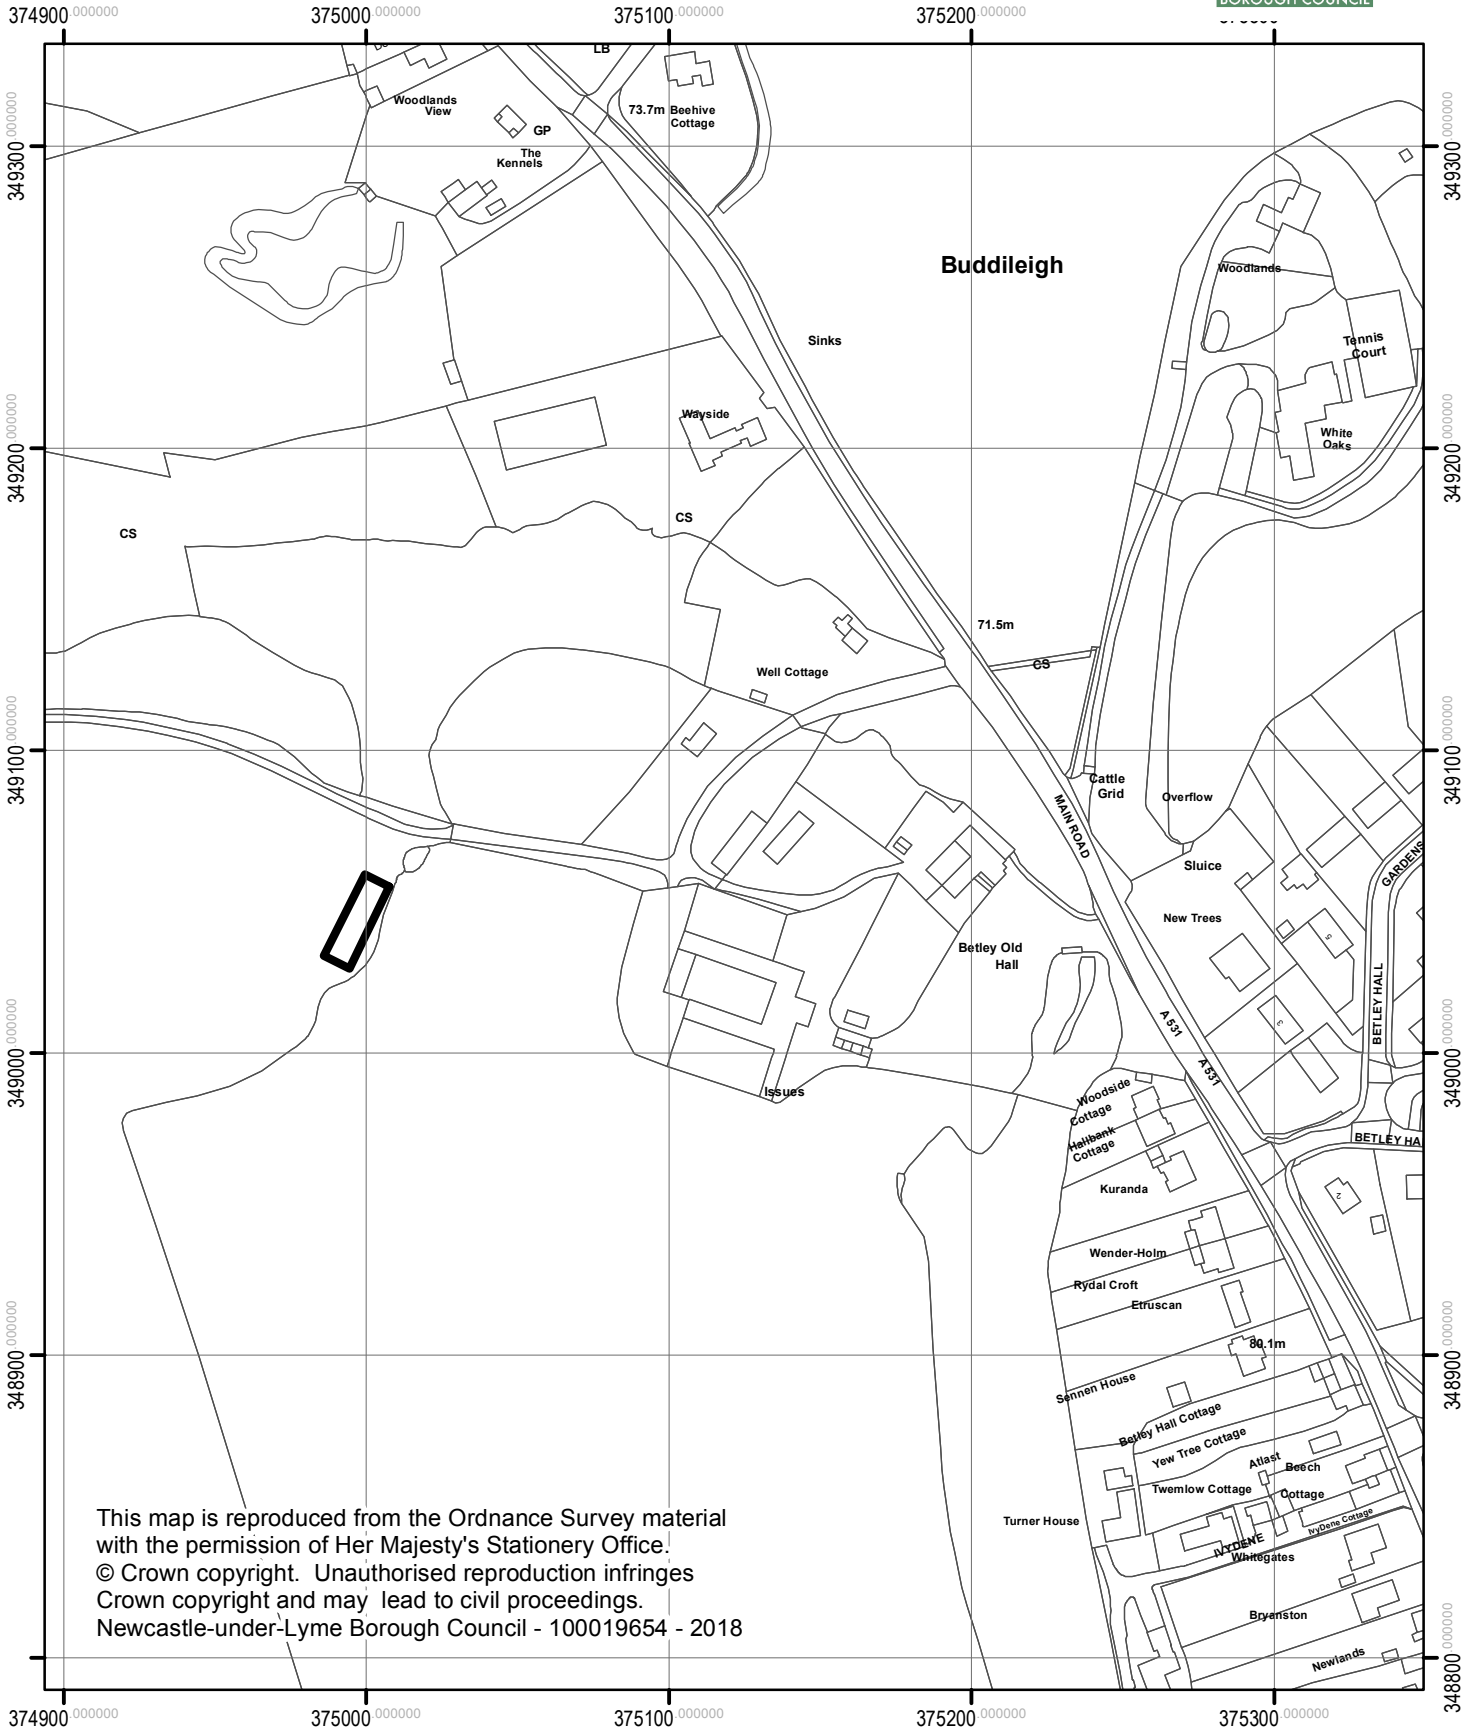

The Old Hall Farm  
Main Road, Betley

This map is reproduced from the Ordnance Survey material with the permission of Her Majesty's Stationery Office.  
© Crown copyright. Unauthorised reproduction infringes Crown copyright and may lead to civil proceedings.  
Newcastle-under-Lyme Borough Council - 100019654 - 2018